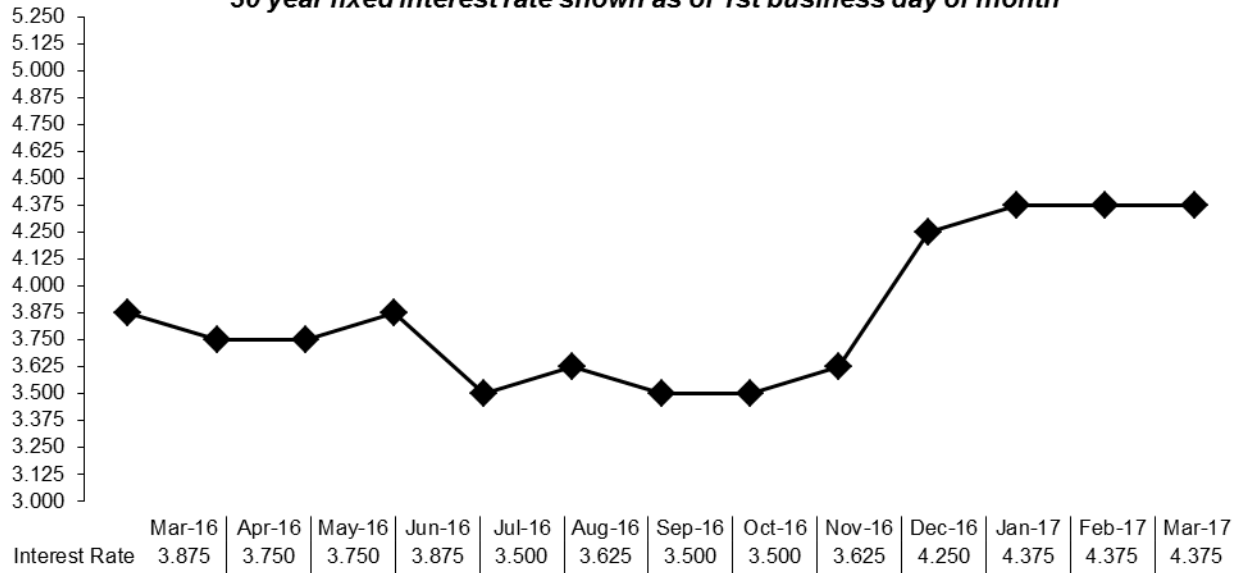

Historical Interest Rates

** 30 year fixed interest rate shown as of 1st business day of the last month of the quarter*